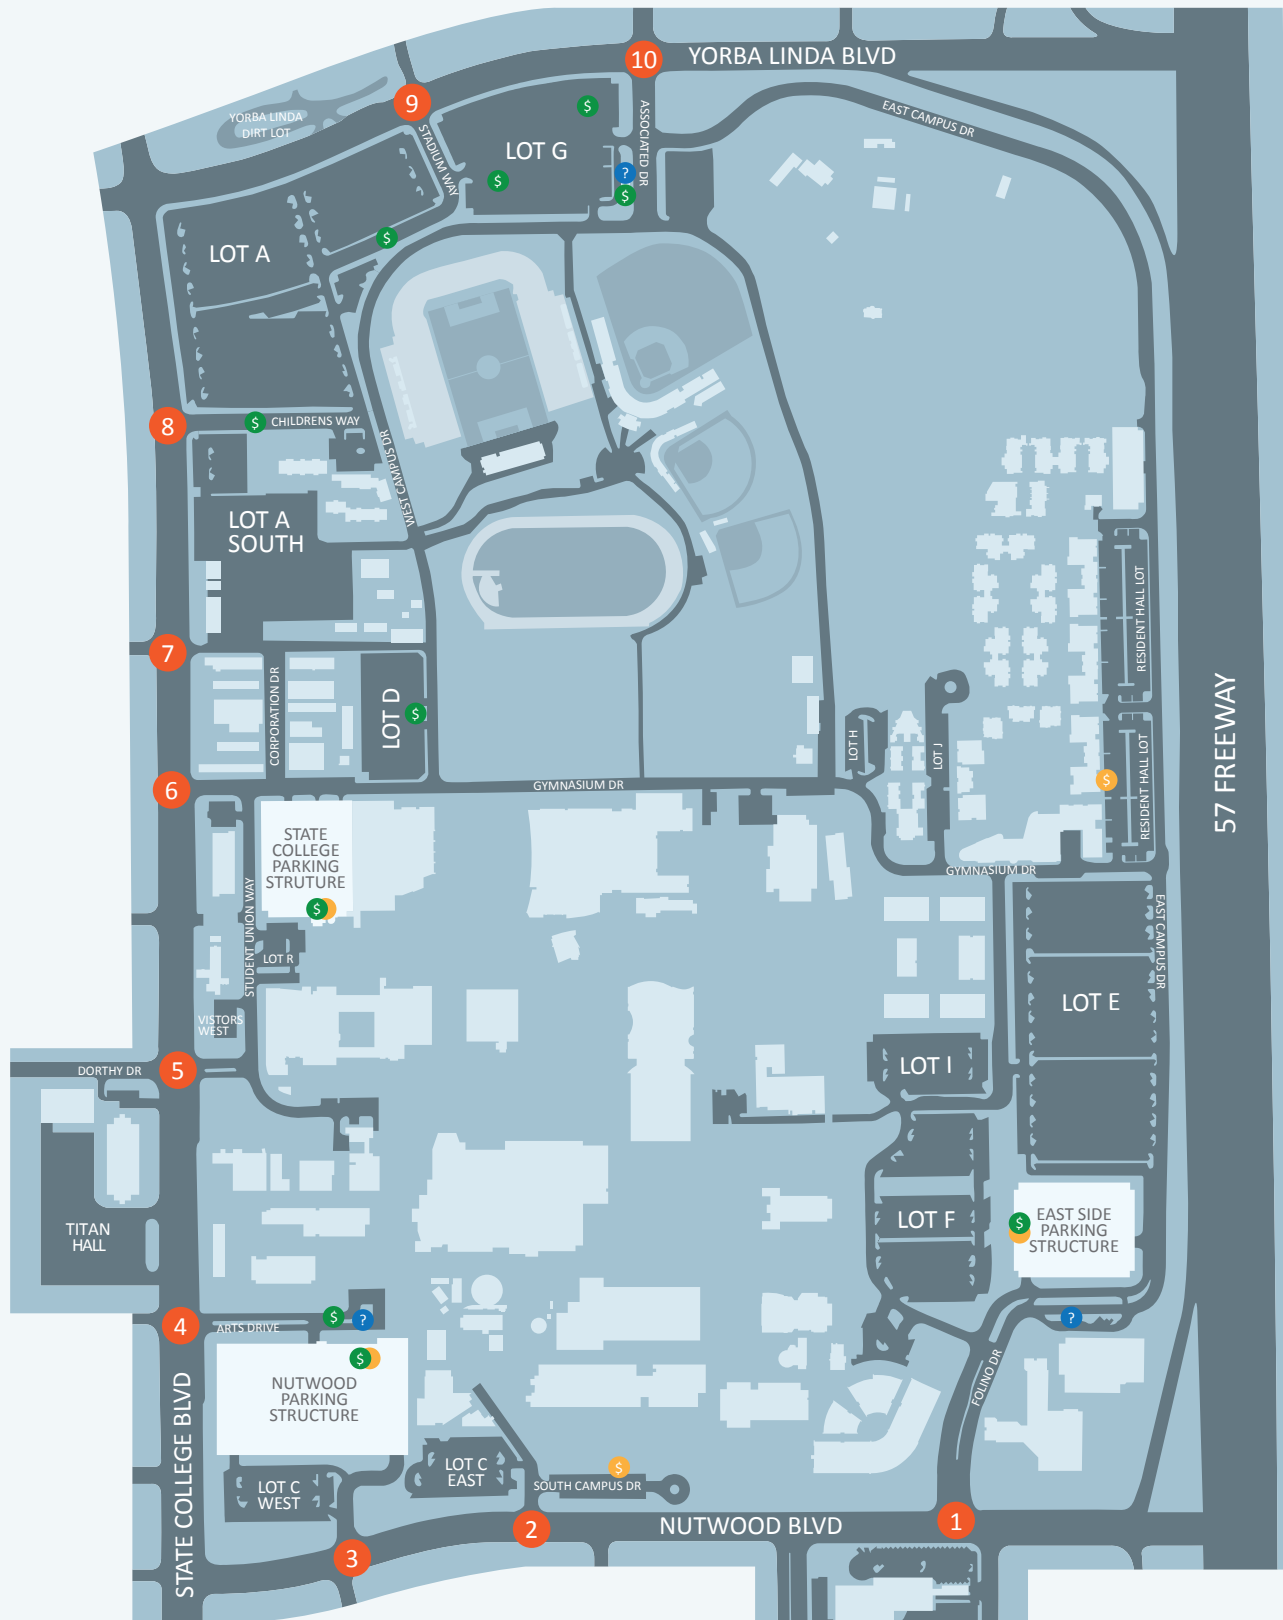

PARKING PERMIT MACHINE LOCATIONS MAP

CSUF PARKING & TRANSPORTATION SERVICES

MAP KEY:

- VISITOR INFORMATION CENTER
- ALL-DAY PERMIT MACHINE
- ENTRANCE NUMBER
- PARK & PAY PERMIT MACHINE

NOTE- PARKING STRUCTURES:
 Park & Pay Permit Machines Bottom Level
 All-Day Permit Machines Levels 2 & Above Accept Credit Card Only

For further information in regards to parking on campus, please contact **Parking & Transportation Services** or visit one of our **Visitor Information Centers** indicated on the map.

Thank You.

(657) 278-3082